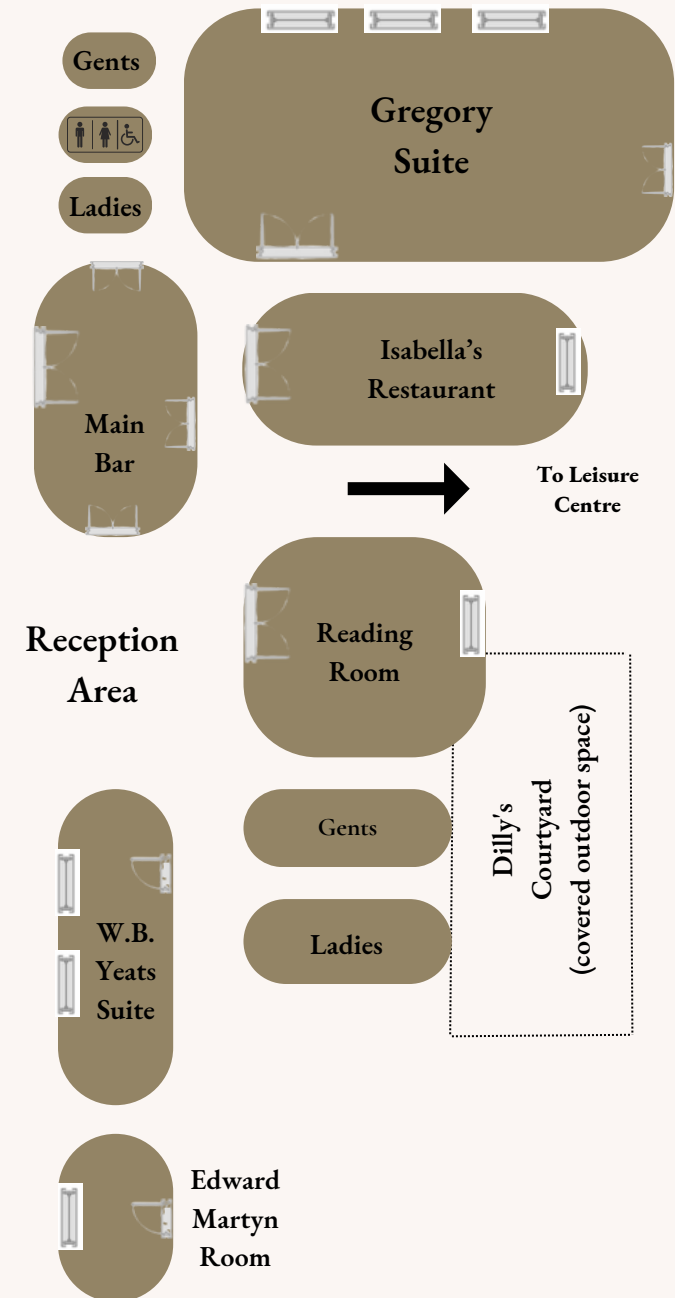

Aileen O'Grady

Director

Room Dimensions & Capacities

Meeting Room Dimensions				
	Length	Width	Height	Area
Gregory Suite	21.6m 72ft	11.7m 39ft	3m 10ft	252.7 sq m 2808 sq ft
Reading Room	10m 33ft	12m 40ft	2.4m 8ft	120 sq m 1320 sq ft
W.B. Yeats Suite	7.5m 25ft	5.7m 19ft	2.4m 8ft	42.75 sq m 475 sq ft
Edward Martyn Room	5.75m 19ft	3.15m 10.5ft	2.4m 8ft	17.95 sq m 199.5 sq ft

Room Capacities					
	Banquet	Theatre	Boardroom	U-Shape	Classroom
Gregory Suite	280	400	80	80	160
Reading Room	50	50	26	20	32
W.B. Yeats Suite	20	40	20	20	16
Edward Martyn Room	--	10	6	--	--

Meeting Room Facilities

Gregory Suite

- Multi purpose event & meeting space
- Easy accessibility for load in/out
- Green room & ante room facilities
- Built in sound system
- Full Bar facilities that can be screened off

WB Yeats Suite

- Popular for various meeting room setups, training seminars, presentations
- Ideal breakout space for larger conferences
- Built in 50" TV & variable light setting for the room

Reading Room

- Popular for meetings, training seminars, presentations
- Ideal breakout space for larger conferences
- Access to Dilly's covered courtyard
- Perfect space for Summer BBQ's, corporates socials and informal gatherings
- Full Bar facilities that can be screened off